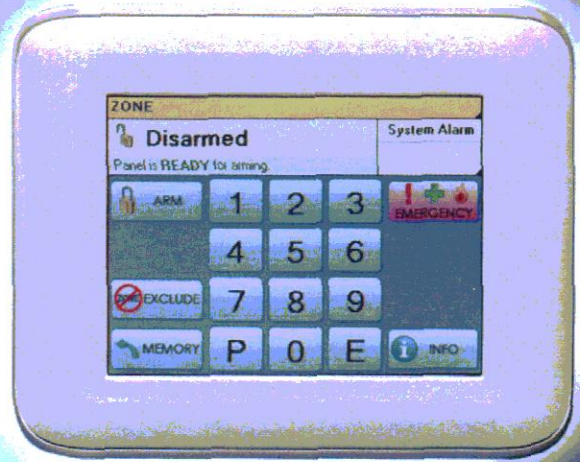

Alarm Control Panels

TOUCH ME!

NAVIGATOR

The new face of your alarm system

Navigator Touch Screen Keypad

Ness Navigator Touch Screen Keypad is surely the best looking and most functional alarm interface ever made.

Teamed with the feature-packed new D8x and D16x version 7 panels, Navigator provides both the user and the installer with unrivalled ease of use.

Navigator's self-explanatory operation guides provide you with plain English displays and intuitive touch screen operation.

Navigator's many display screens make it easy to view all your zones *with your own text descriptions*, get help and prompts for arming, disarming, operating outputs, emergency alarms and much more.

Operating your Ness alarm system has never been easier!

Navigator Touch Screen Keypad is supplied with Ness Navigator Series D8x and D16x alarm control panels.